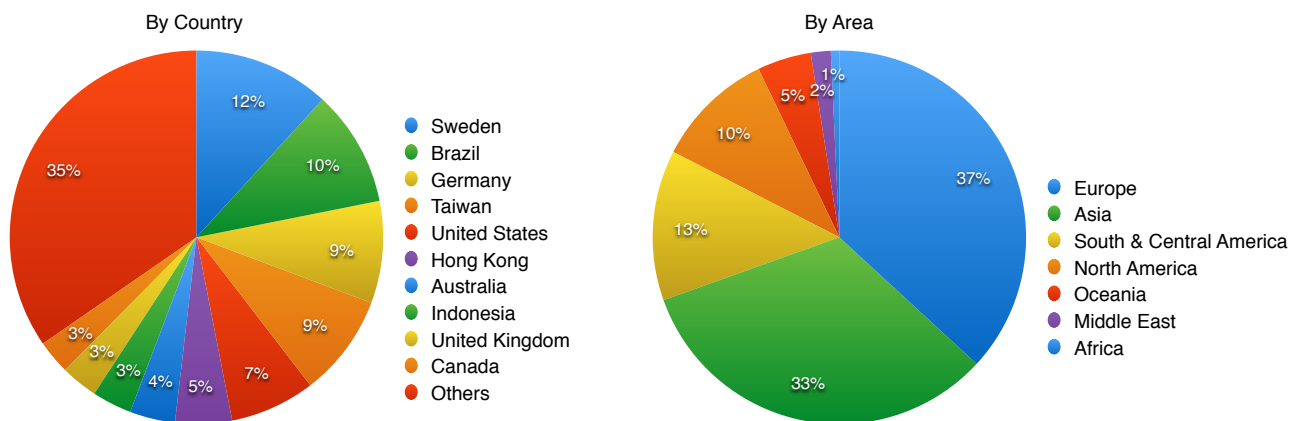

# KAI SCHOOL POPULATION CHART 2017

KAI Japanese Language School maintains an excellent balance of students from all over the world. This truly international atmosphere fosters a creative learning environment where students can achieve varied goals, whether academic or personal.

## GENERAL COURSE

Students from **47** countries

## PRACTICAL CONVERSATION COURSE

Students from **40** countries

## SUMMER COURSES

Students from **32** countries