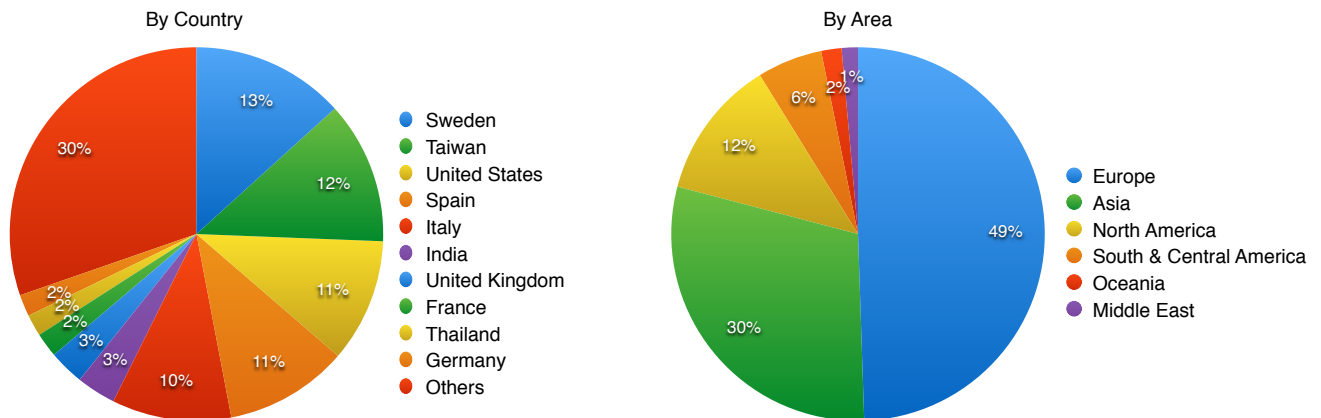

# KAI SCHOOL POPULATION CHART 2017

KAI Japanese Language School maintains an excellent balance of students from all over the world. This truly international atmosphere fosters a creative learning environment where students can achieve varied goals, whether academic or personal.

## GENERAL COURSE

Students from **47** countries

## PRACTICAL CONVERSATION COURSE

Students from **40** countries

## SUMMER COURSES

Students from **32** countries